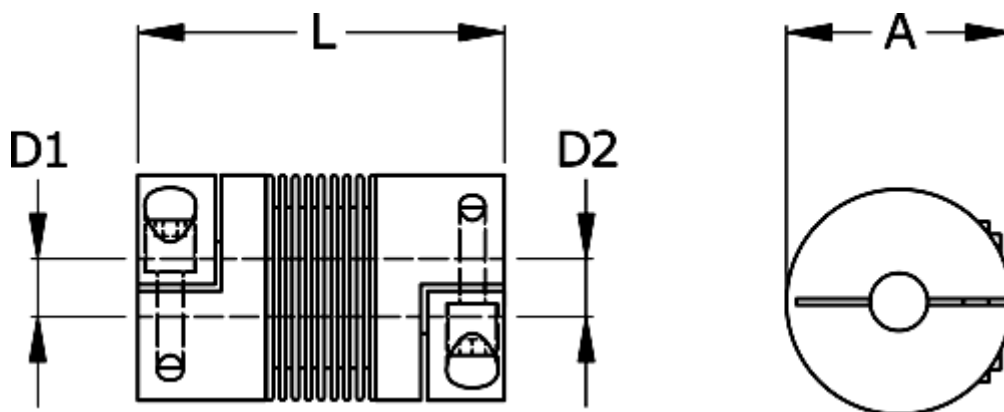

Data Sheet

Article number: 3330408001684040

Description: Bellow coupling type 4 size800
Length 168 mm, bore 40/40 mm

Measures

A	= 157
D1	= 40
D2	= 40
L	= 168
Nom. torque NM (Tkn)	= 800